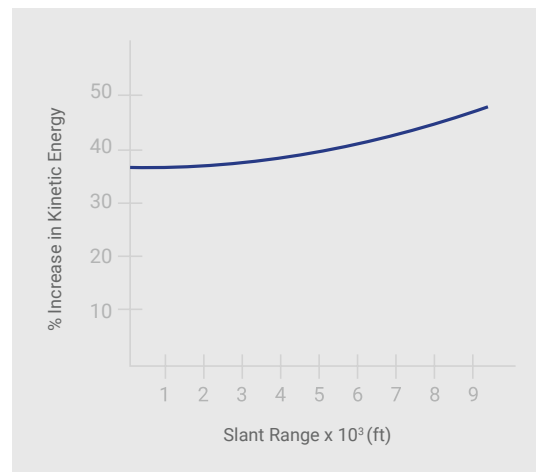

20MM MK244 MOD 0 APDS

Enhanced
Lethality
Cartridge

MUNITIONS

MEDIUM CALIBER

The Mk244 has a 48% heavier penetrator. The increased penetrator mass coupled with improved ballistic efficiency produces higher kinetic energy on target.

OVERVIEW

General Dynamics Ordnance and Tactical Systems 20mm Enhanced Lethality Cartridge (ELC) with Compacted BALL POWDER® Propellant gives the MK15 Block 1B system full effectiveness against:

- » Anti-Ship Missiles
- » Helicopters
- » Low Flying Planes

IMPROVEMENTS AS COMPARED WITH MK149

The Mk244 projectile dispersion is 40% less than Mk149. Producing lower Circular Error Probable (C.E.P.) with increased probability of hit.

200 Yard Target